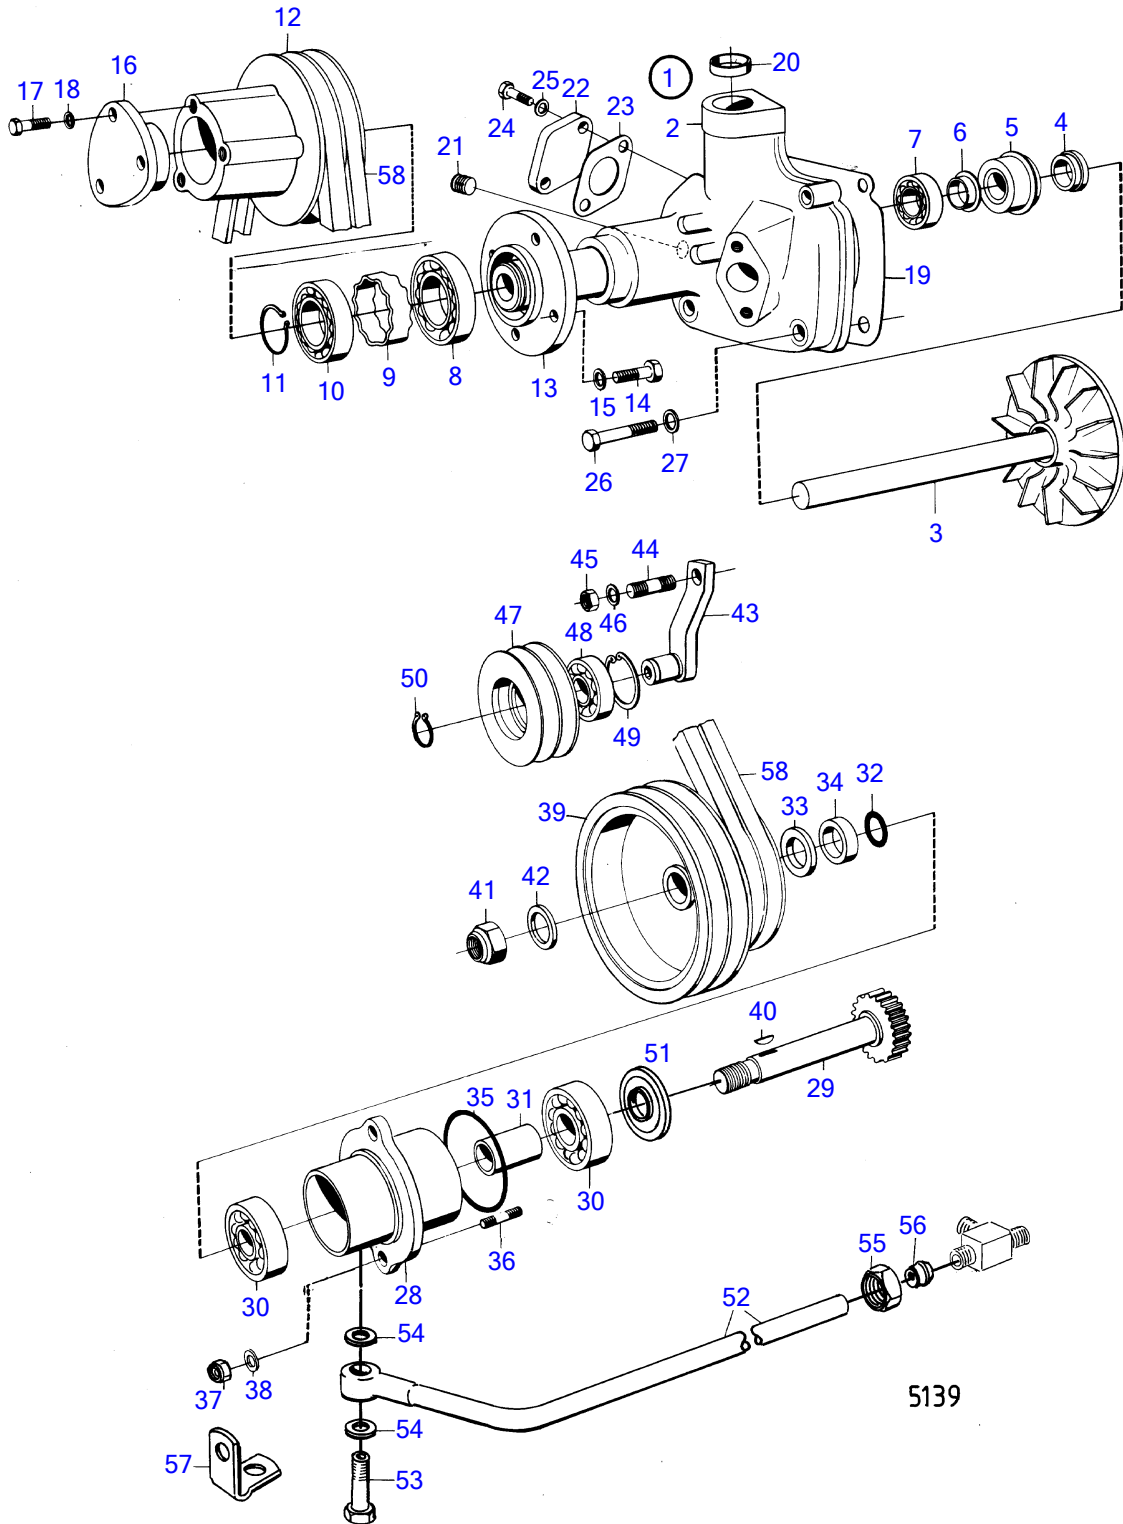

## TAMD70D

| REF | PART NO. | QTY | DESCRIPTION              | SEE SEC. | NOTES                  |
|-----|----------|-----|--------------------------|----------|------------------------|
| 1   | 843417   | 1   | Water pump               |          |                        |
|     | 3803211  | 1   | Coolant pump, exch, exch |          |                        |
| 2   |          | 1   | • housing                |          |                        |
| 3   | 421148   | 1   | • Shaft                  |          |                        |
| 4   | 421306   | 1   | • Wear ring              |          |                        |
| 5   | 1545283  | 1   | • Sealing ring           |          |                        |
| 6   | 70913    | 1   | • Deflector              |          |                        |
| 7   | 1660609  | 1   | • Ball bearing           |          |                        |
| 8   | 181538   | 1   | • Ball bearing           |          |                        |
| 9   | 823145   | 1   | • Spacer sleeve          |          |                        |
| 10  | 19258    | 1   | • Ball bearing           |          |                        |
| 11  | 914462   | 1   | • Snap ring              |          |                        |
| 12  | (843515) | 1   | • Pulley                 |          | Obsolete part          |
| 13  | (823130) | 1   | • Companion flange       |          | Obsolete part          |
| 14  | 955524   | 3   | • Hexagon screw          |          |                        |
| 15  | 941907   | 3   | • Spring washer          |          |                        |
| 16  | (823131) | 1   | • Companion flange       |          | Obsolete part          |
| 17  | 940135   | 3   | • Hexagon screw          |          |                        |
| 18  | 941907   | 3   | • Spring washer          |          |                        |
| 19  | 421215   | 1   | • Gasket                 |          |                        |
| 20  | 420162   | 1   | • Seal                   |          |                        |
|     |          |     | •                        | 16831    |                        |
| 21  | 968145   | 1   | • Plug                   |          |                        |
| 22  | (824339) | 1   | Flange                   |          | Obsolete part          |
| 23  | 420171   | 1   | Gasket                   |          | Included in pump assy. |
| 24  | 940135   | 2   | Hexagon screw            |          |                        |
| 25  | 941907   | 2   | Spring washer            |          |                        |
| 26  | 940161   | 6   | Hexagon screw            |          |                        |
| 27  | 941907   | 6   | Spring washer            |          |                        |
| 28  | 843661   | 1   | Housing                  |          |                        |
| 29  | 837704   | 1   | Gear                     |          |                        |
| 30  | 183731   | 2   | Ball bearing             |          |                        |
| 31  | (896605) | 1   | Spacer sleeve            |          | Obsolete part          |
| 32  | 925059   | 1   | O-ring                   |          |                        |
| 33  | 896672   | 1   | Spacer sleeve            |          |                        |
| 34  | 941899   | 1   | Sealing ring             |          |                        |
| 35  | 949660   | 1   | O-ring                   |          |                        |
| 36  | 953259   | 2   | Stud                     |          |                        |
| 37  | 955827   | 2   | Hexagon nut              |          |                        |
| 38  | 942336   | 2   | Spring washer            |          |                        |
| 39  | (843740) | 1   | Pulley                   |          | Obsolete part          |
| 40  | 909867   | 1   | Flat key                 |          |                        |
| 41  | 949399   | 1   | Lock nut                 |          |                        |
| 42  | 955900   | 1   | Washer                   |          |                        |
| 43  | 465473   | 1   | Intermediate lever       |          |                        |
| 44  | (953351) | 1   | Stud                     |          | Obsolete part          |
| 45  | 955828   | 1   | Hexagon nut              |          |                        |
| 46  | 941911   | 1   | Spring washer            |          |                        |
| 47  | 822551   | 1   | V-belt pulley            |          |                        |
| 48  | 1544092  | 1   | Ball bearing             |          |                        |
| 49  | 914533   | 1   | Snap ring                |          |                        |
| 50  | 914462   | 1   | Snap ring                |          |                        |
| 51  | 837705   | 1   | Deflector                |          |                        |
| 52  | 843662   | 1   | Pipe                     |          |                        |
| 53  | 48634    | 1   | Hollow screw             |          |                        |
| 54  | 957173   | 2   | Gasket                   |          |                        |
| 55  | 954356   | 1   | Fitting nut              |          |                        |
| 56  | 954364   | 1   | Sleeve                   |          |                        |
| 57  | (18301)  | 1   | Attaching clamp          |          | Obsolete part          |
| 58  | 958346   | 1   | V-belt                   |          |                        |
|     | 875474   | 1   | Overhaul kit             |          | See group 10           |